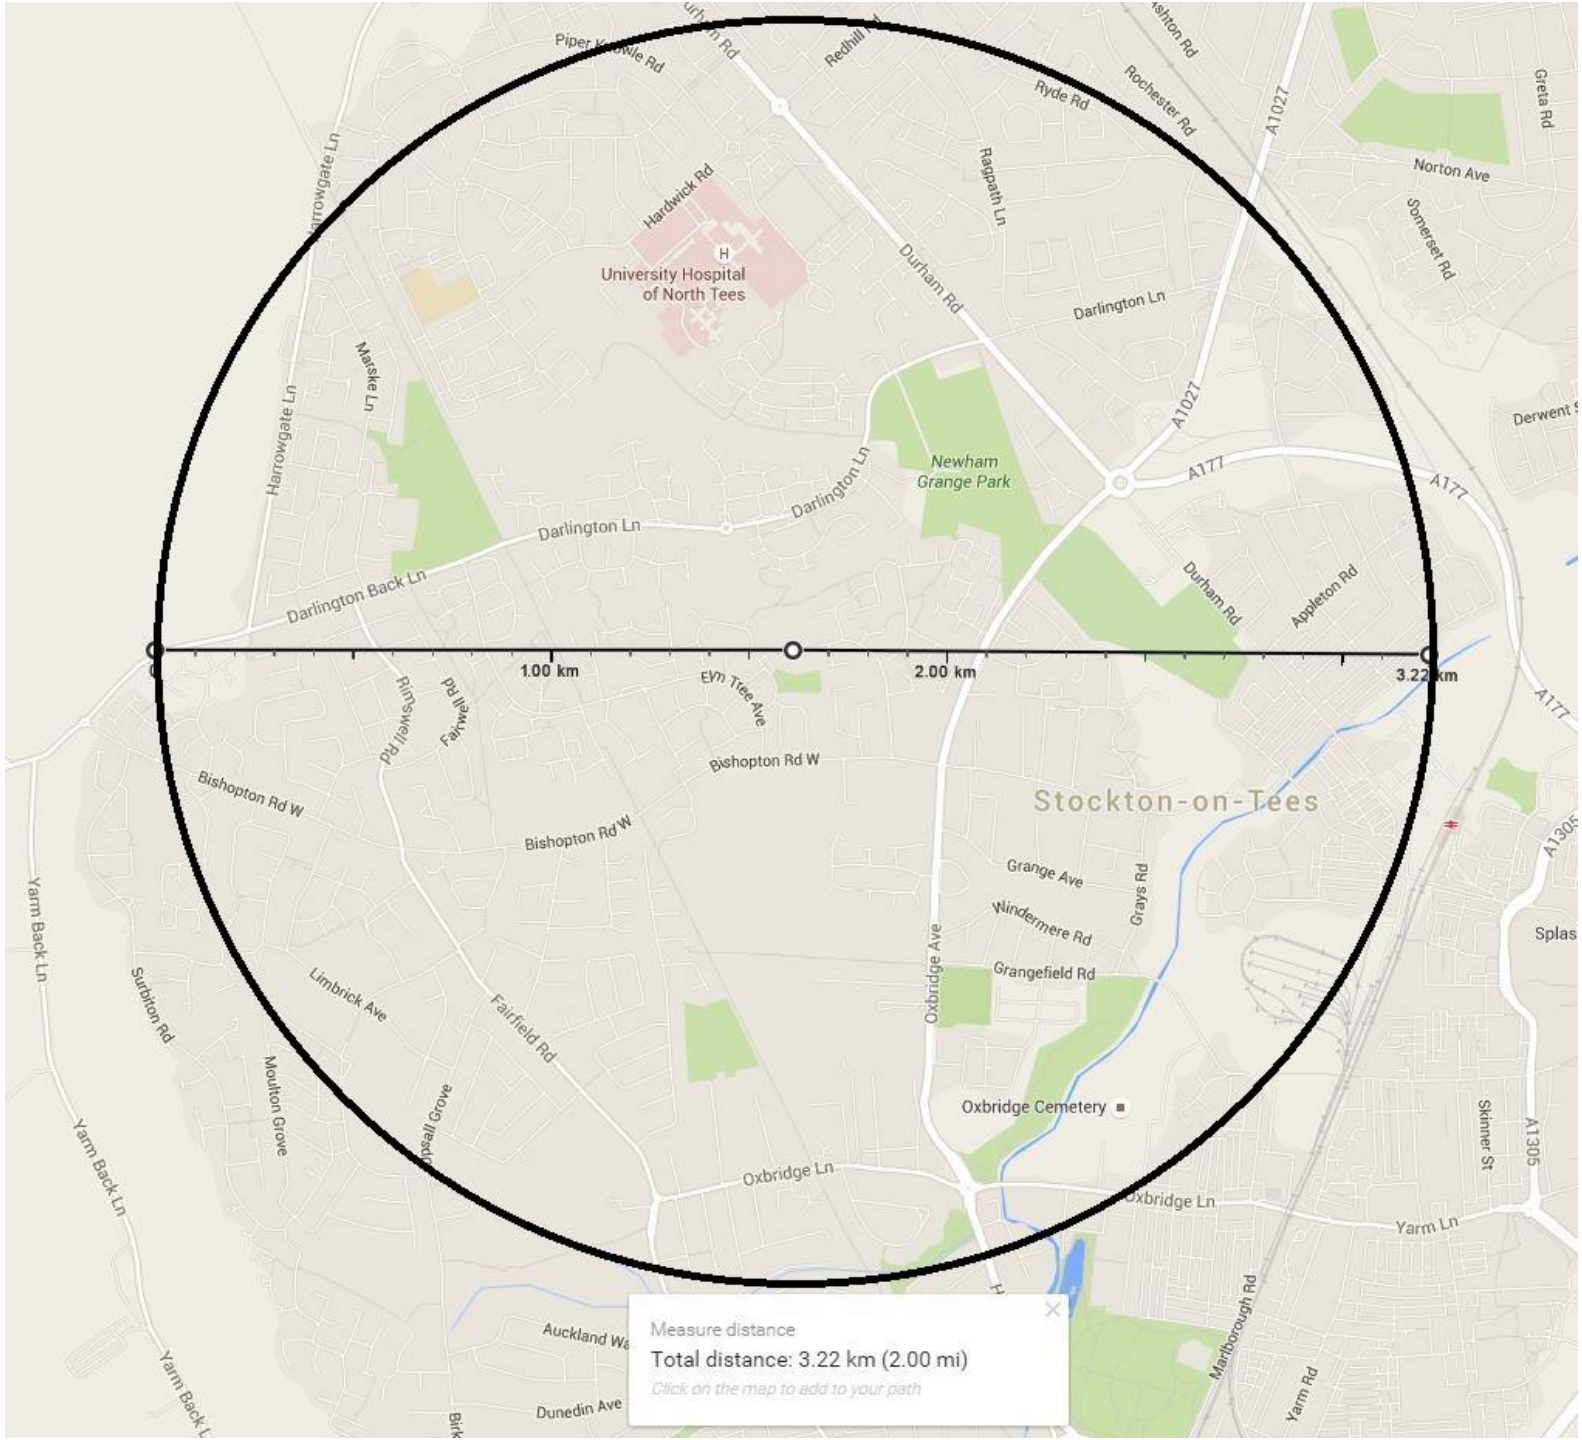

3.2 km

2.00 km

1.00 km

University Hospital
of North Tees

Newham
Grange Park

NORTON

Measure distance ✕

Total distance: 3.21 km (2.00 mi)

Click on the map to add to your path

Measure distance

Total distance: 3.22 km (2.00 mi)

[Click on the map to add to your path](#)

Measure distance ✕
Total distance: 1.61 km (1.00 mi)
Click on the map to add to your path