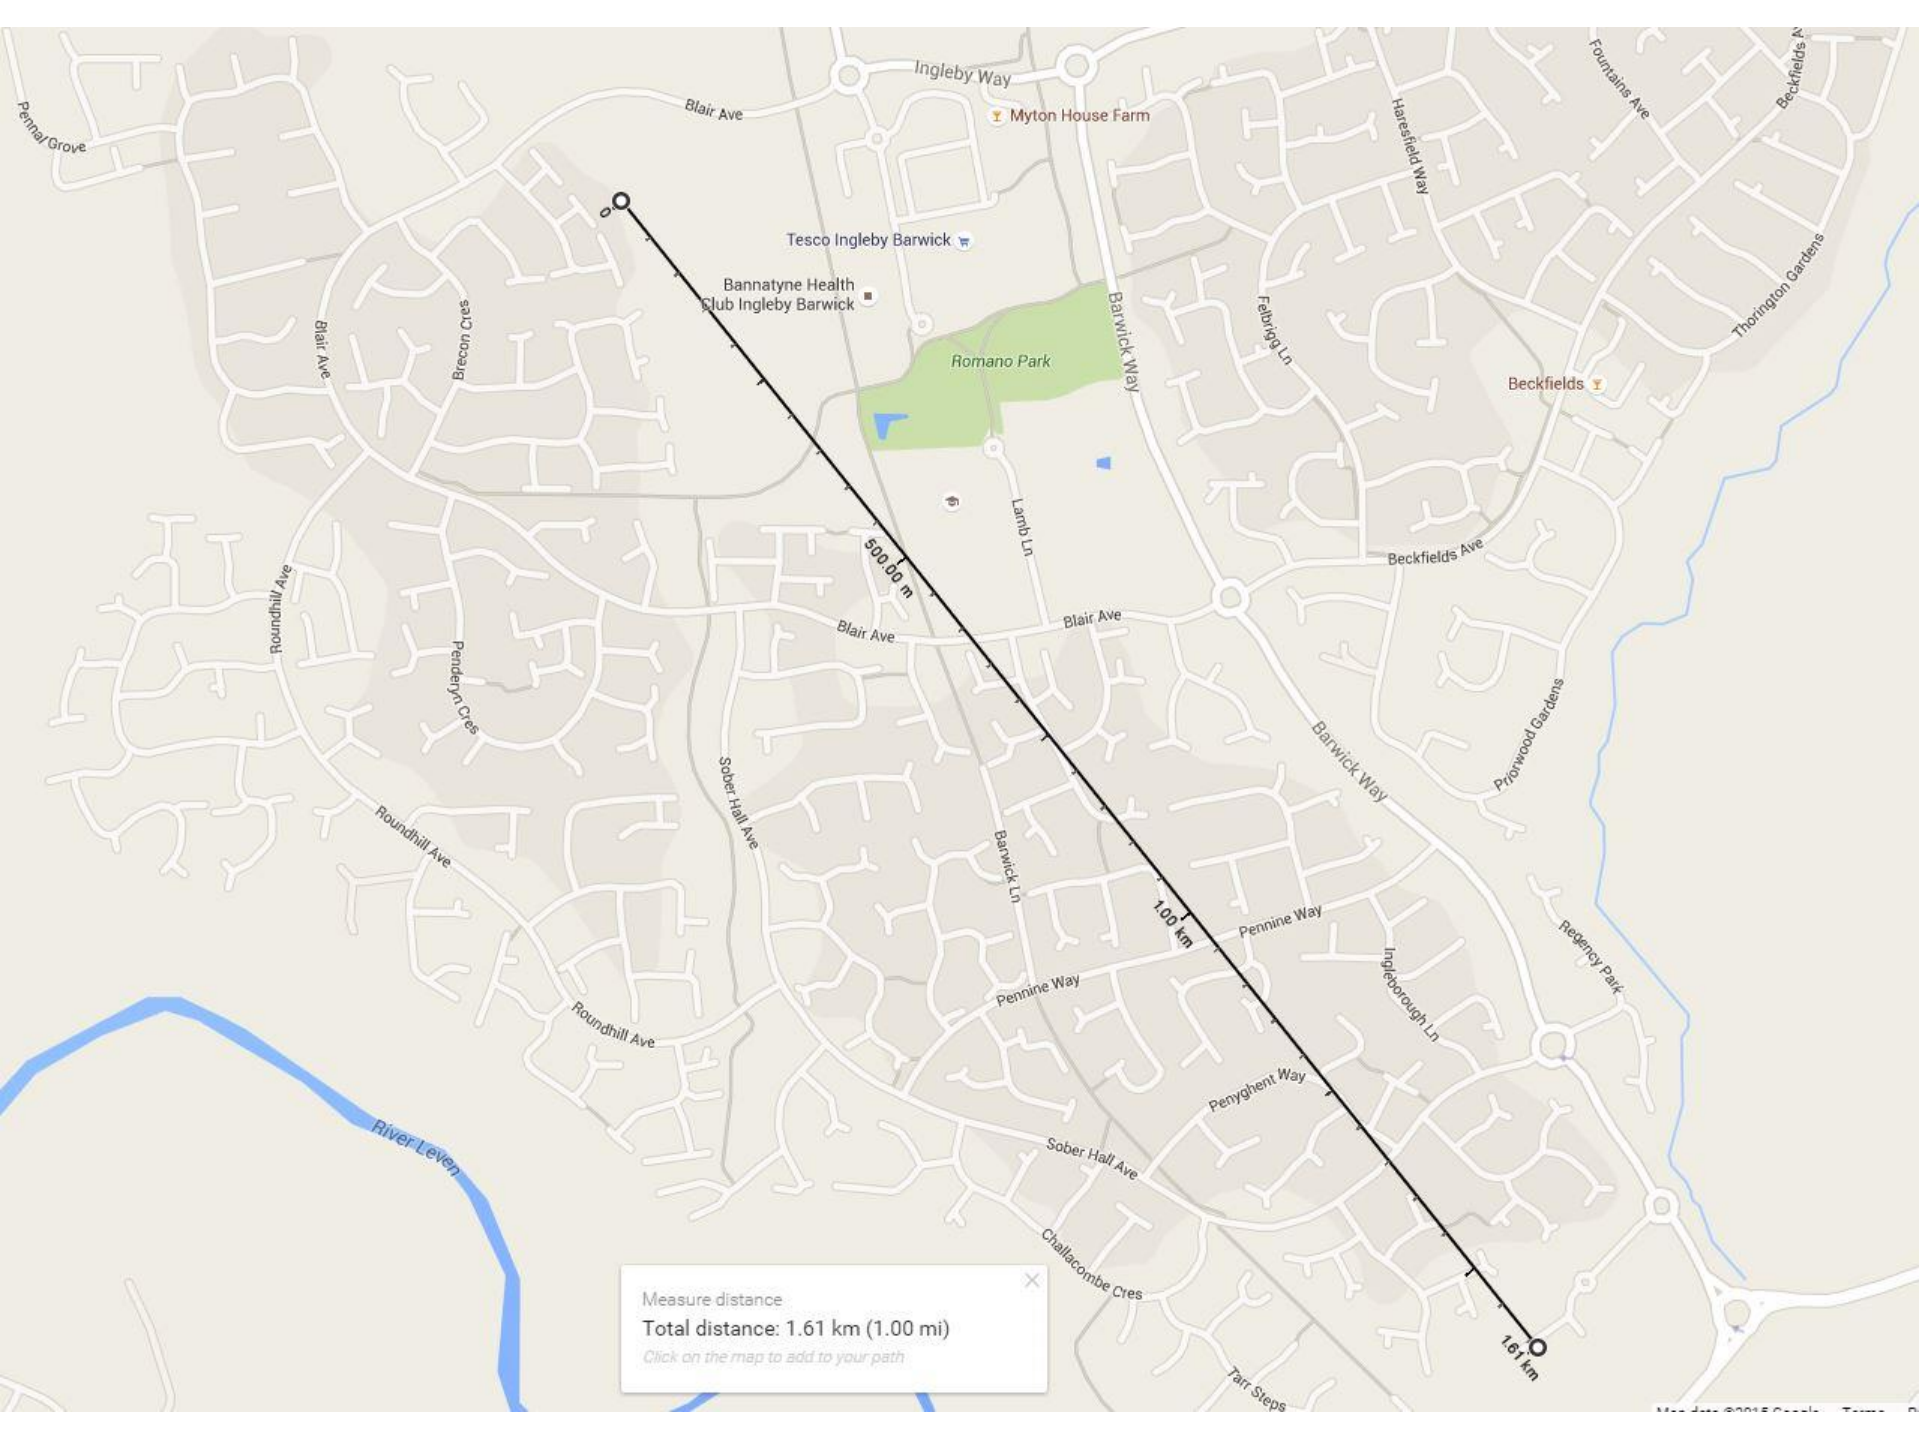

3.2 km

2.00 km

1.00 km

University Hospital
of North Tees

Newham
Grange Park

NORTON

Measure distance ✕

Total distance: 3.21 km (2.00 mi)

Click on the map to add to your path

Measure distance

Total distance: 3.22 km (2.00 mi)

[Click on the map to add to your path](#)

Measure distance ✕
Total distance: 1.61 km (1.00 mi)
Click on the map to add to your path